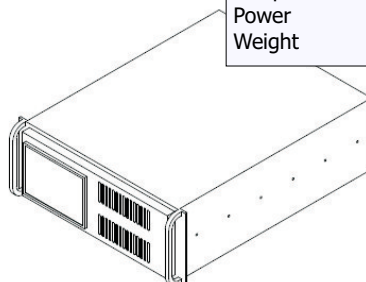

www.cel-soft.com

Cel-Soft Ltd.
Signal House, Wimbish
Saffron Walden
CB10 2XQ, GB

www.broad-server.com

phone +44 (0) 1799 599800
email sales@cel-soft.com