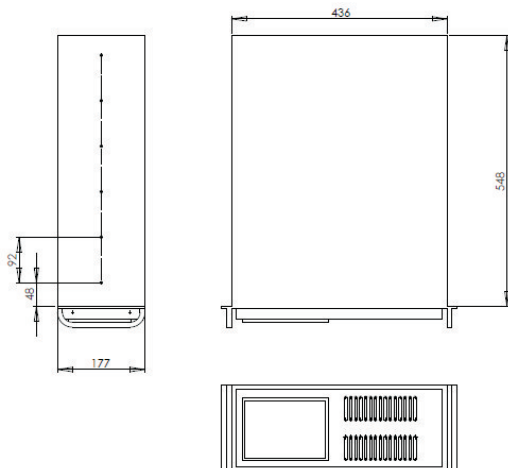

Broad-server model CXS-7680 Specifications: (other configurations available)	
Processor:	Intel i7 - 3930K 6 core
Memory:	16 Gb.
SSD (boot C:)	120 Gb
RAID	3.6 Tb (4 x 1Tb) 550 Mb/S Read/Write
Optical	Blu-ray / DVD/ CD-RW reader-writer
Graphics	Nvidia GTX-680 1344 CUDA cores, 3 disp ports
Optional	Built-in 8" LCD touch screen + monitor software
Optional	Blackmagic or Bluefish video interfaces HD-SDI
Optional	Additional Nvidia GTX-680 for even more cores
Physical:	4U height, 19" Rack mount width
Length	600mm nominal
Temperature	0 to 45°C
Power	850 Watts max 90-260 VAC 50-60 Hz
Weight	20 Kgs approx